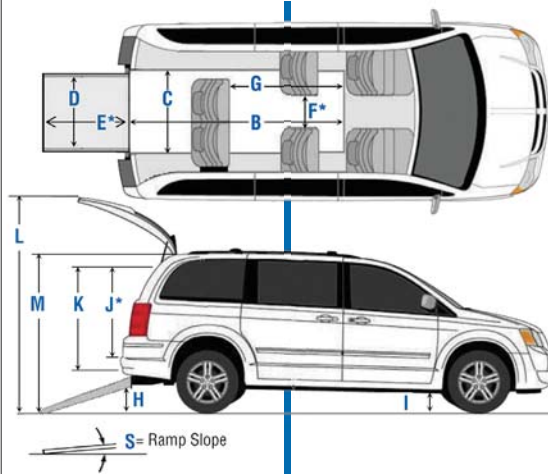

30" power ramp, long or short cut

STANDARD FEATURES

- 30" wide power or manual one-piece ramp
- L-Track tie-down anchors
- Manual tie-down straps

OPTIONAL FEATURES

- Rear two-passenger folding bench seat
- Re-mounted OEM quad flip and fold seats
- Vision bucket seats (provides more space for wheelchair)
- Front 4m long electrically-released tie-downs
- Rubber or Altro flooring in lowered floor area

2008- 2013[†]

B	Lowered floor length (short cut)	62
B	Lowered floor length (long cut)	87
C	Lowered floor width (short cut)	31
C	Lowered floor width (long cut)	31
D	Usable ramp width	30
E	Ramp length	45
F	Optional Vision buckets	21
F	Optional OEM quads	7
G	Rear bench to front of lowered floor	42
H	Ground clearance at rear frame	8
I	Ground clearance at skid plate	7
J	Front wheelchair location interior height (w/o overhead console)	57
J	Front wheelchair location interior height (with overhead console)	54
K	Entrance height	54*
L	Overall height (hatch open)	85
M	Overall height (hatch closed)	71
S	Ramp slope (manual)	11°

34" manual ramp, long cut only

STANDARD FEATURES

- 34" wide manual bi-fold ramp
- 8" longer lowered floor – meets ADA specs for 2 wheelchairs
- New ramp latch & rear seals - safe, secure & weathertight
- Low-profile Slide-n-Click™ tie-down anchors
- Standard QRT™ tie-downs
- Chrysler load-leveling suspension

OPTIONAL FEATURES

- Rear two-passenger folding bench seat
- Re-mounted OEM quad flip and fold seats
- Vision bucket seats (provides more space for wheelchair)
- Front 4m long electrically-released tie-downs
- Rubber or Altro flooring in lowered floor area

2008- 2013[†]

B	Lowered floor length (short cut)	n/a
B	Lowered floor length (long cut)	96-1/2
C	Lowered floor width (short cut)	n/a
C	Lowered floor width (long cut)	33-1/4
D	Usable ramp width	34
E	Ramp length (bifold)	58
F	Optional Vision buckets	21
F	Optional OEM quads	12
G	Rear bench to front of lowered floor	50
H	Ground clearance at rear frame	8
I	Ground clearance at skid plate	6-1/2
J	Front wheelchair location interior height (w/o overhead console)	58
J	Front wheelchair location interior height (with overhead console)	55
K	Entrance height	54-1/2*
L	Overall height (hatch open)	89
M	Overall height (hatch closed)	72
S	Ramp slope (manual)	10°

* 56" entrance height option available. All dimensions are for reference only and are approximate. Please consult BraunAbility with any questions. Dimensions may change without notice.
[†] 2008-2010 vans may not have OEM matching carpet due to availability - check with your dealer for details.

Authorized Dealer

www.BraunAbility.com
or call 1-800-THE-LIFT

All illustrations, descriptions and specifications in this brochure are based on the latest product information at the time of publication. The Braun Corporation reserves the right to make changes at any time without notice. © 2013 The Braun Corporation 38382