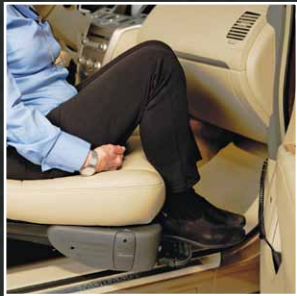

Valet™ Plus

Patent Pending

Valet™
Signature Seating

BRUNO
for your independence

Enter and exit your vehicle with ease!

Shown on:
2012 Nissan Murano CrossCabriolet®

Shown on: Chrysler Town & Country

BRUNO INDEPENDENT LIVING AIDS, INC.®

www.bruno.com

 **BRUNO**®
for your independence

Valet™ Plus Features

Programmable for maximum legroom

Easy one button operation w/ intuitive display window

Power Forward/Backward Seat Adjustment

Integrated Flip-up Footrest

Full recline with levers on both sides

Uses original vehicle seatbelt

Crash Tested - meets all applicable FMVSS

Fast and Simple Manual Backup

Comfortable Automotive Styled Seat

Many Upholstery Options

Ultraleather™ Plus

Metro Tech Fabric

See material swatches for accurate color representation.

KEY FEATURES

Maximum Weight Capacity	370 lb/168 kg
Programmable For Maximum Legroom	yes
Power Up/Down/Rotate	yes
Full Recline	yes
Power Forward/Backward Seat Adjustment	yes
Easy Manual Backup	yes
Hand-Held Pendant Controls	yes
Requires Structural Modification to Vehicle	no
Powered by Vehicle Battery	yes
3 Year Warranty	yes
Can Reinstall in Another Vehicle	yes
Crash Tested/Uses Automotive Seat Belt	yes
Eligible for Auto Manufacturer Rebate	yes