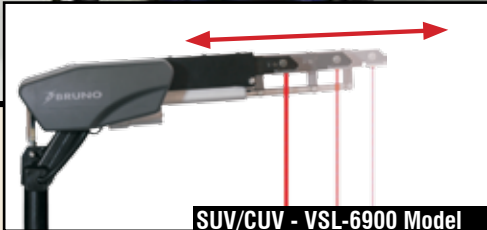

Simplicity of Design and Adaptability

*Lift and store any kind of scooter or power wheelchair
...in all kinds of vehicles!*

SUV/CUV - VSL-6900 Model

The Telescoping Lift Head, on the Model VSL-6900, provides additional extension to address protruding bumpers, especially when handling larger mobility devices.